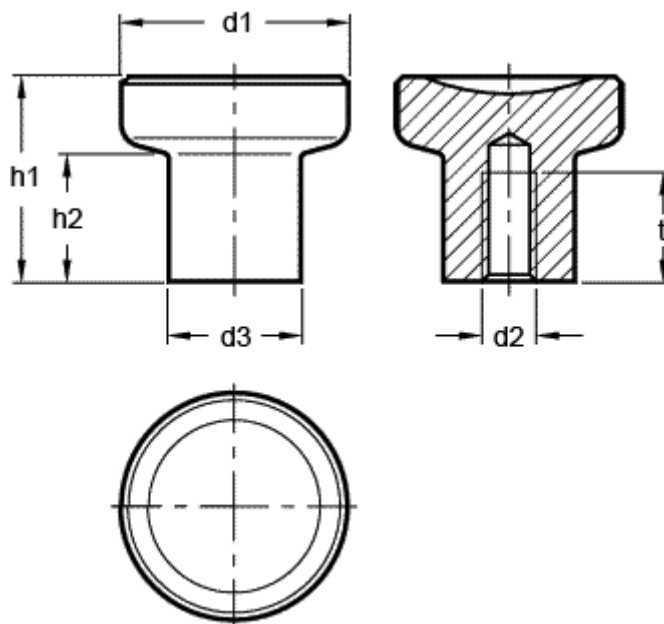

Article number: 20676125M6A

Description: E+G Knob GN 676.1-25-M6-A

Measures

d_1	= 25
d_2	= M6
d_3	= 14.5
h_1	= 22.5
h_2	= 14.0
t min	= 12